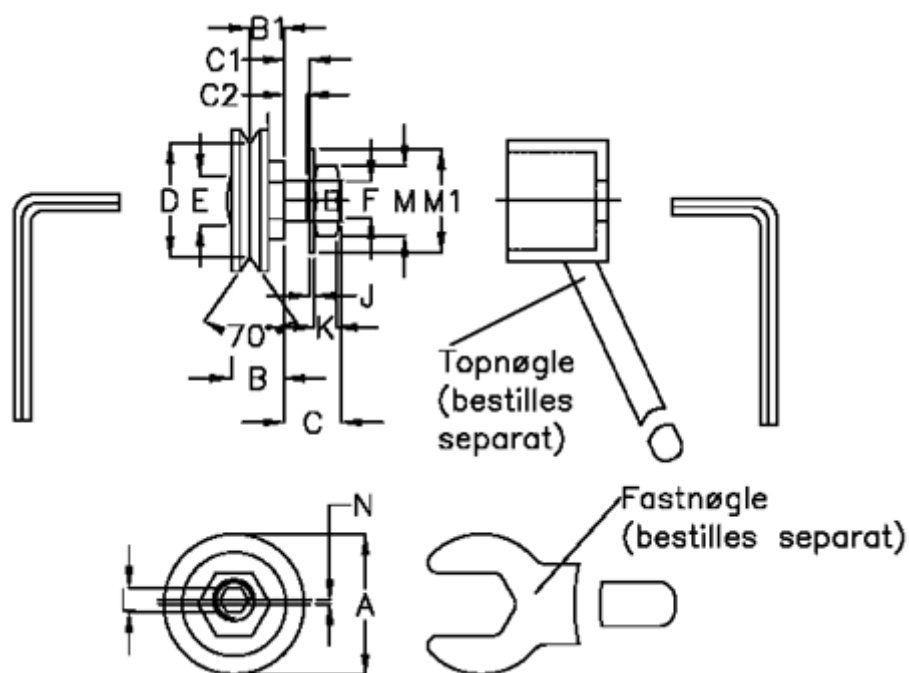

Article number: 0571509195

Description: Hepco GV3 bearing GSJ 195 E  
Slimline With Short Stud

## Measures

|           |                |           |
|-----------|----------------|-----------|
| a = 19.5  | F              | = M6x0,75 |
| B = 9.2   | J              | = 0.80    |
| B1 = 5.7  | K              | = 3.2     |
| C = 7.4   | L              | = 2.5     |
| C1 = 3.4  | M              | = 10      |
| C2 = 2.4  | M1             | = 13      |
| D = 14.80 | N              | = 0.70    |
| E = 7.0   | Weight kg/1000 | = 0.014   |